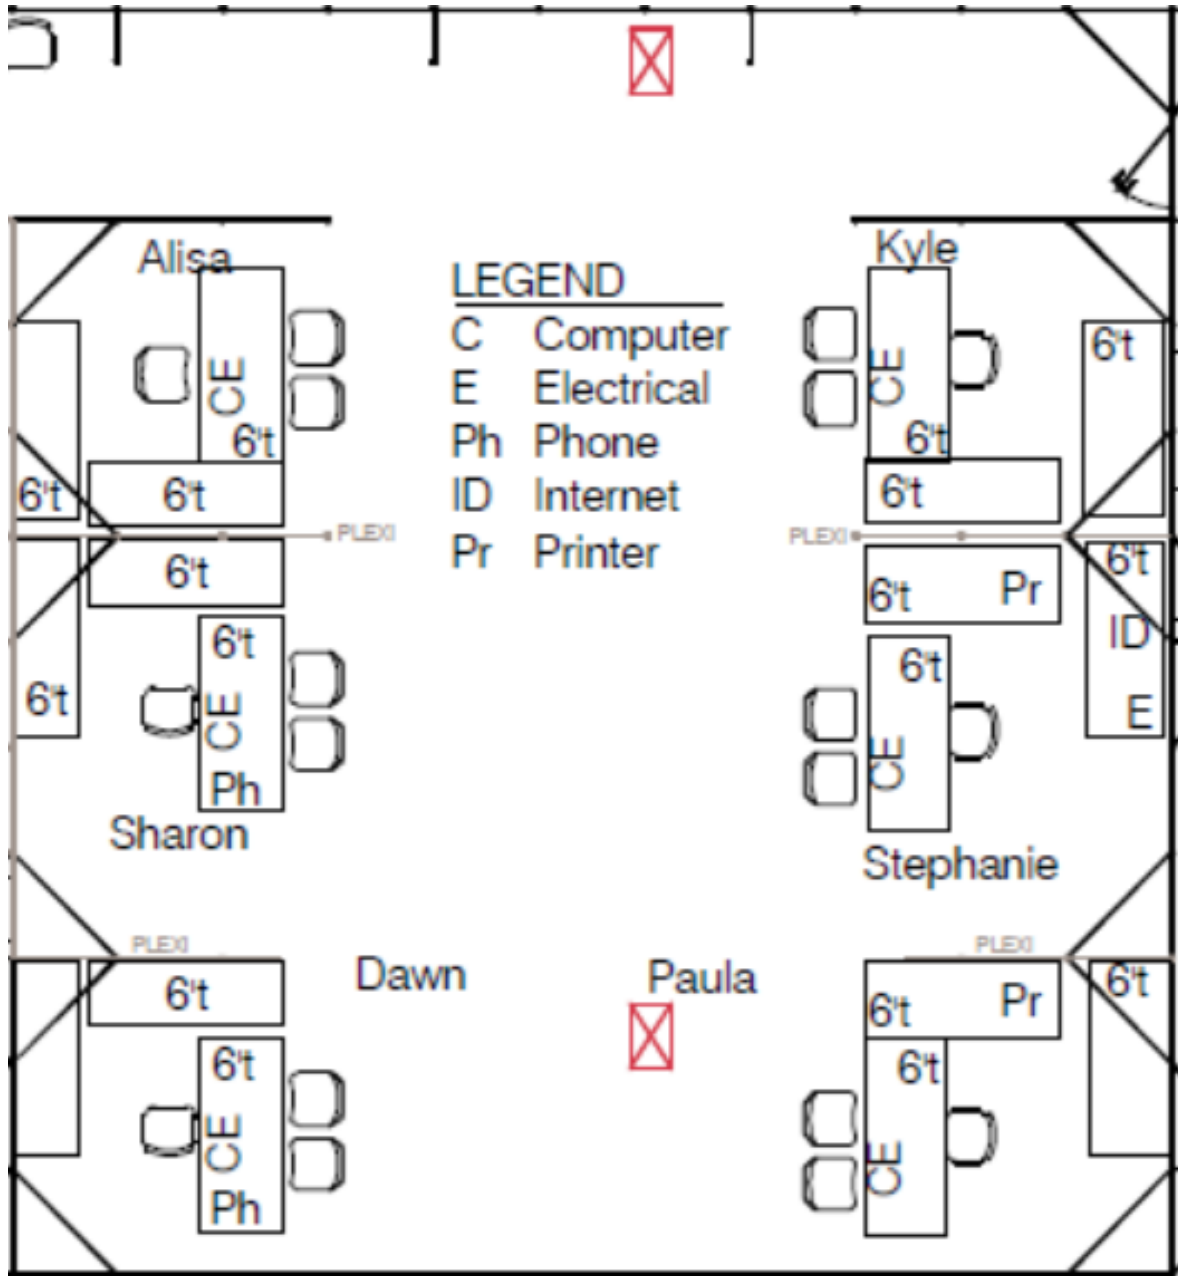

**Neuroscience
2022**

Sails Pavilion

Ballroom 20 and Room 6 Lobbies, **FINAL**

- Temp Lounge

Art of Neuroscience

LEGEND

- C=Computer
- E= Electrical
- Ph=Phone
- ID= Internet
- Pr=Printer

Neurojobs Career Resources

Information Counter

- Hei
- 1.
 - 2.
 - 3.
 - 4.

(15) 20 AMP circuits with power strips,
one under each counter / kiosks
Electrical access for backwall / light boxes

Attendee Services

Business
Office

Graduate School Fair

Grad Fair Assist

Ballroom 20 Lobby

- Seating
- Charging Tower
- Mask Bin/Trash Can

Room 6 Area

- Mask Bin with Large Trash Can