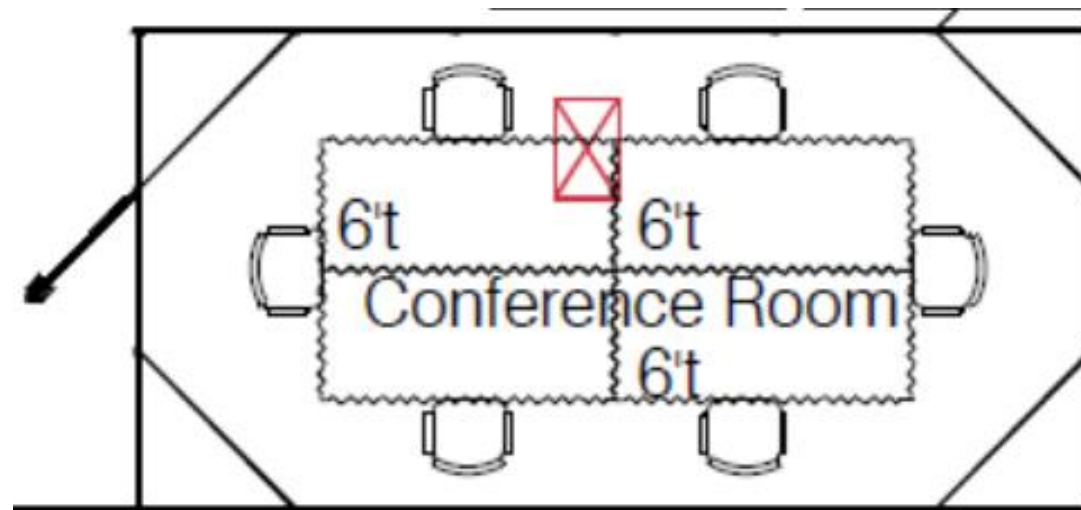

**Neuroscience
2022**

Sails Pavilion

Ballroom 20 and Room 6 Lobbies, **FINAL**

- Temp Lounge

Art of Neuroscience

LEGEND

- C=Computer
- E= Electrical
- Ph=Phone
- ID= Internet
- Pr=Printer

Neurojobs Career Resources

Information Counter

- Hei
- 1.
 - 2.
 - 3.
 - 4.

(15) 20 AMP circuits with power strips,
one under each counter / kiosks
Electrical access for backwall / light boxes

Attendee Services

Business
Office

Graduate School Fair

Grad Fair Assist

Ballroom 20 Lobby

- Seating
- Charging Tower
- Mask Bin/Trash Can

Room 6 Area

- Mask Bin with Large Trash Can