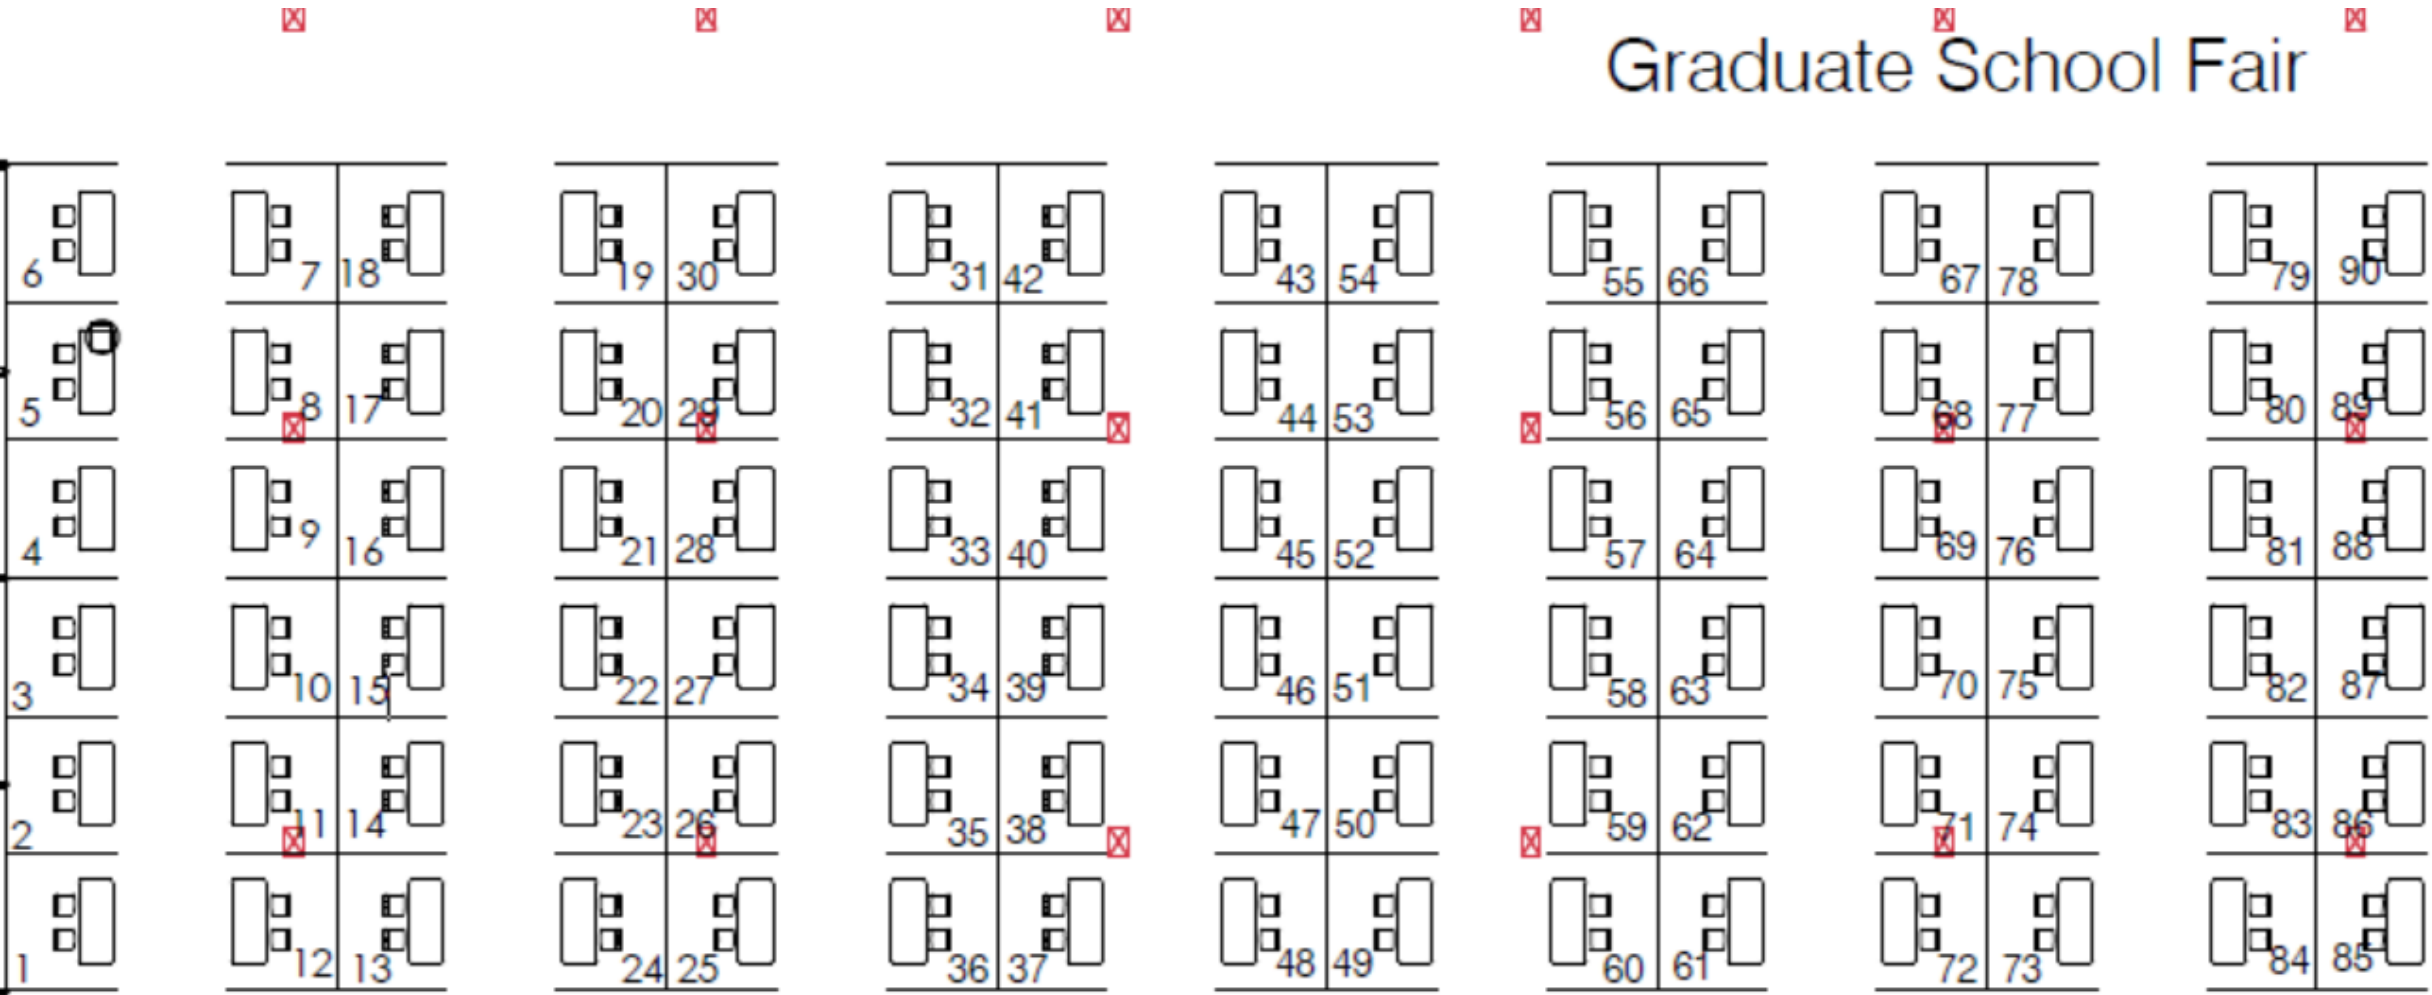

Information Counter

- Hei
- 1.
 - 2.
 - 3.
 - 4.

(15) 20 AMP circuits with power strips,
one under each counter / kiosks
Electrical access for backwall / light boxes

Attendee Services

Business
Office

Graduate School Fair

Grad Fair Assist

Ballroom 20 Lobby

- Seating
- Charging Tower
- Mask Bin/Trash Can

Room 6 Area

- Mask Bin with Large Trash Can