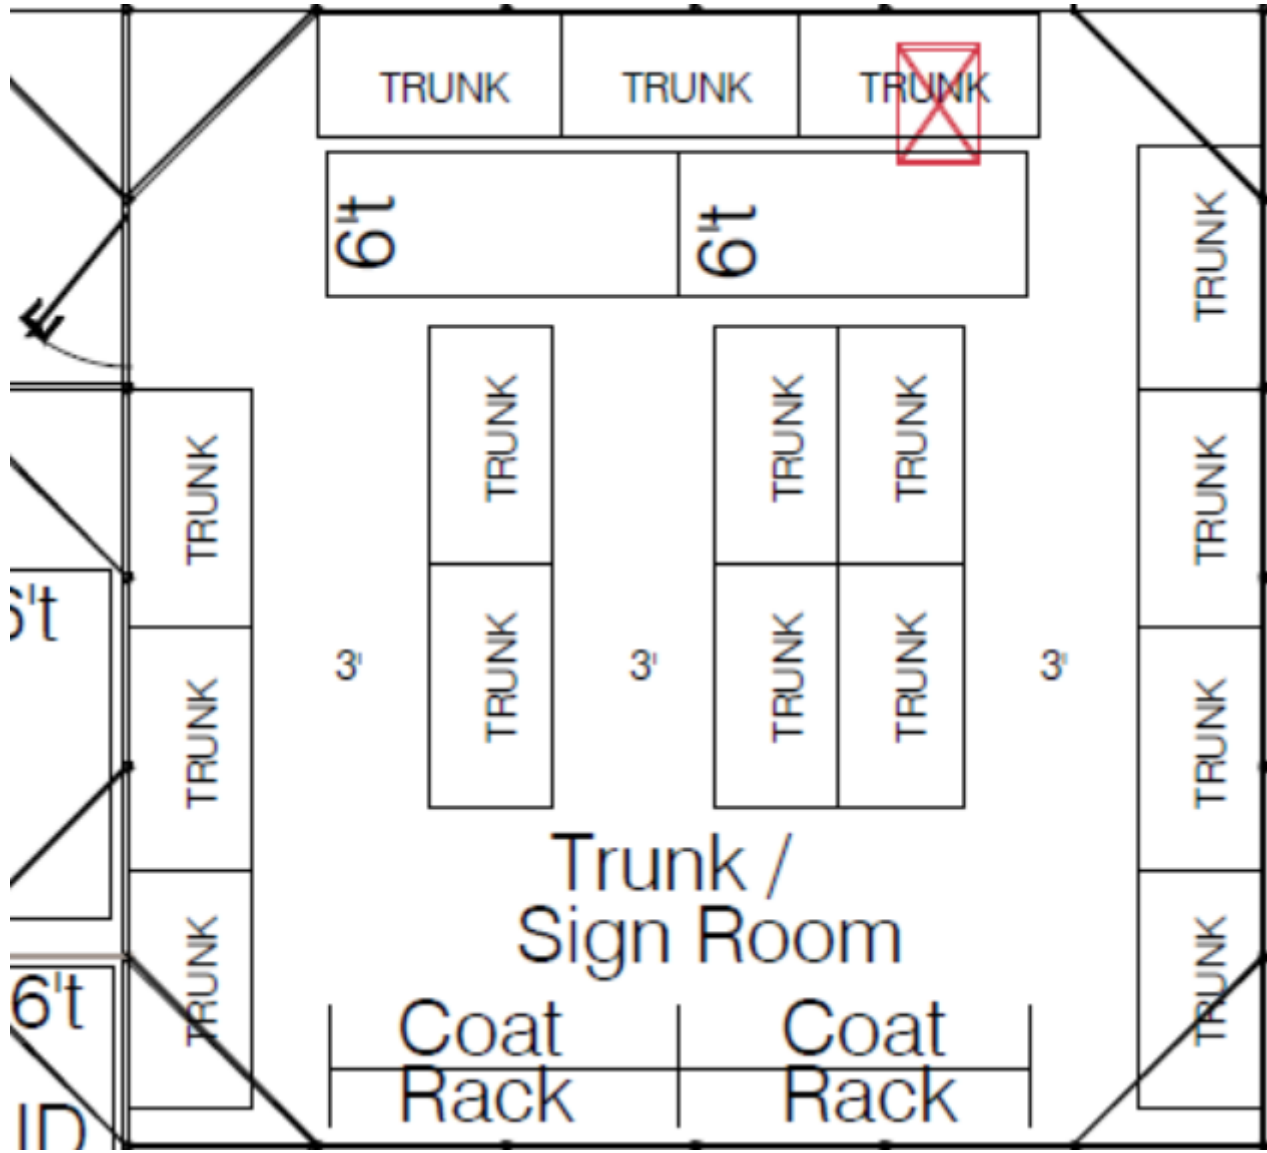

**Neuroscience
2022**

Sails Pavilion

Ballroom 20 and Room 6 Lobbies, **FINAL**

- Temp Lounge

Art of Neuroscience

LEGEND

- C=Computer
- E= Electrical
- Ph=Phone
- ID= Internet
- Pr=Printer

Neurojobs Career Resources

Information Counter

- Hei
- 1.
 - 2.
 - 3.
 - 4.

(15) 20 AMP circuits with power strips,
one under each counter / kiosks
Electrical access for backwall / light boxes

Attendee Services

Business
Office

Graduate School Fair

Grad Fair Assist

Ballroom 20 Lobby

- Seating
- Charging Tower
- Mask Bin/Trash Can

Room 6 Area

- Mask Bin with Large Trash Can