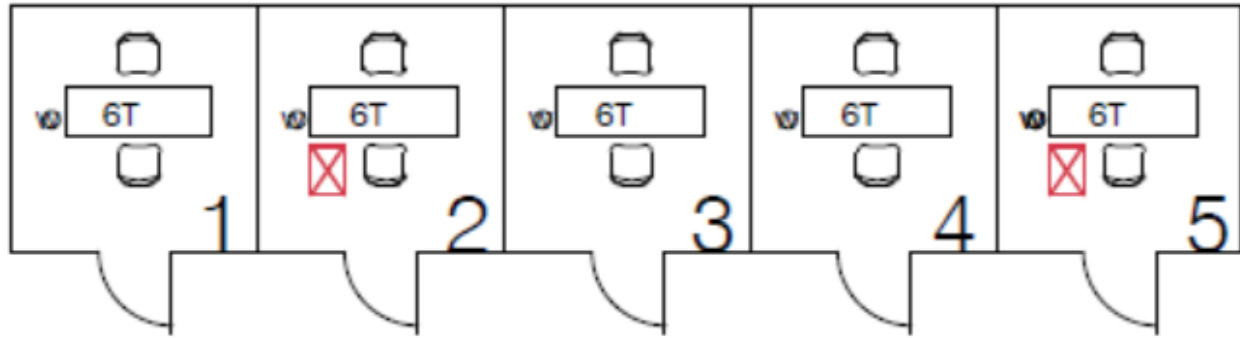

**Neuroscience
2022**

Sails Pavilion

Ballroom 20 and Room 6 Lobbies, **FINAL**

- Temp Lounge

Art of Neuroscience

LEGEND

- C=Computer
- E= Electrical
- Ph=Phone
- ID= Internet
- Pr=Printer

Neurojobs Career Resources

Information Counter

- Hei
- 1.
 - 2.
 - 3.
 - 4.

(15) 20 AMP circuits with power strips,
one under each counter / kiosks
Electrical access for backwall / light boxes

Attendee Services

Business
Office

Graduate School Fair

Grad Fair Assist

Ballroom 20 Lobby

- Seating
- Charging Tower
- Mask Bin/Trash Can

Room 6 Area

- Mask Bin with Large Trash Can