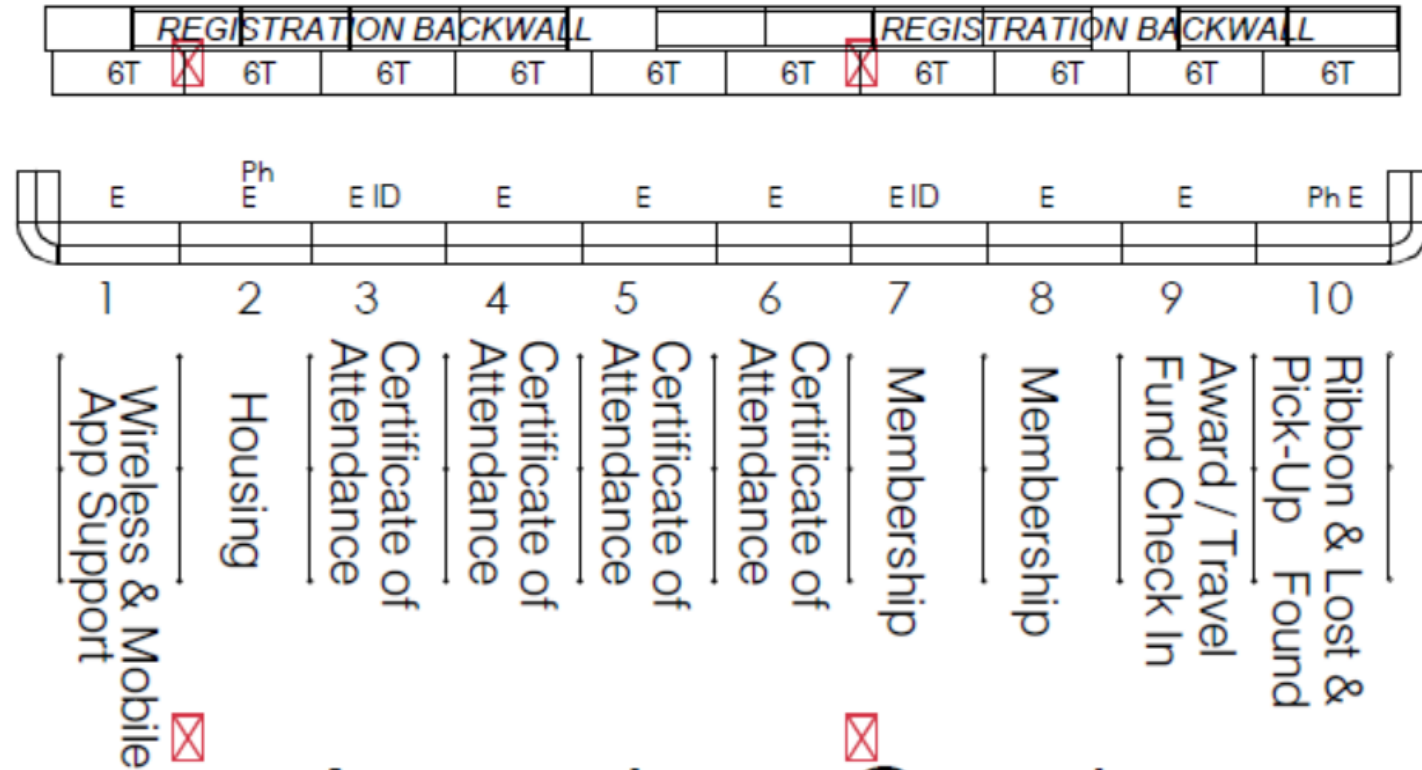

**Neuroscience
2022**

Sails Pavilion

Ballroom 20 and Room 6 Lobbies, **FINAL**

- Temp Lounge

Art of Neuroscience

LEGEND

- C=Computer
- E= Electrical
- Ph=Phone
- ID= Internet
- Pr=Printer

Neurojobs Career Resources

Information Counter

- Hei
- 1.
 - 2.
 - 3.
 - 4.

(15) 20 AMP circuits with power strips,
one under each counter / kiosks
Electrical access for backwall / light boxes

Attendee Services

Business
Office

Graduate School Fair

Grad Fair Assist

Ballroom 20 Lobby

- Seating
- Charging Tower
- Mask Bin/Trash Can

Room 6 Area

- Mask Bin with Large Trash Can