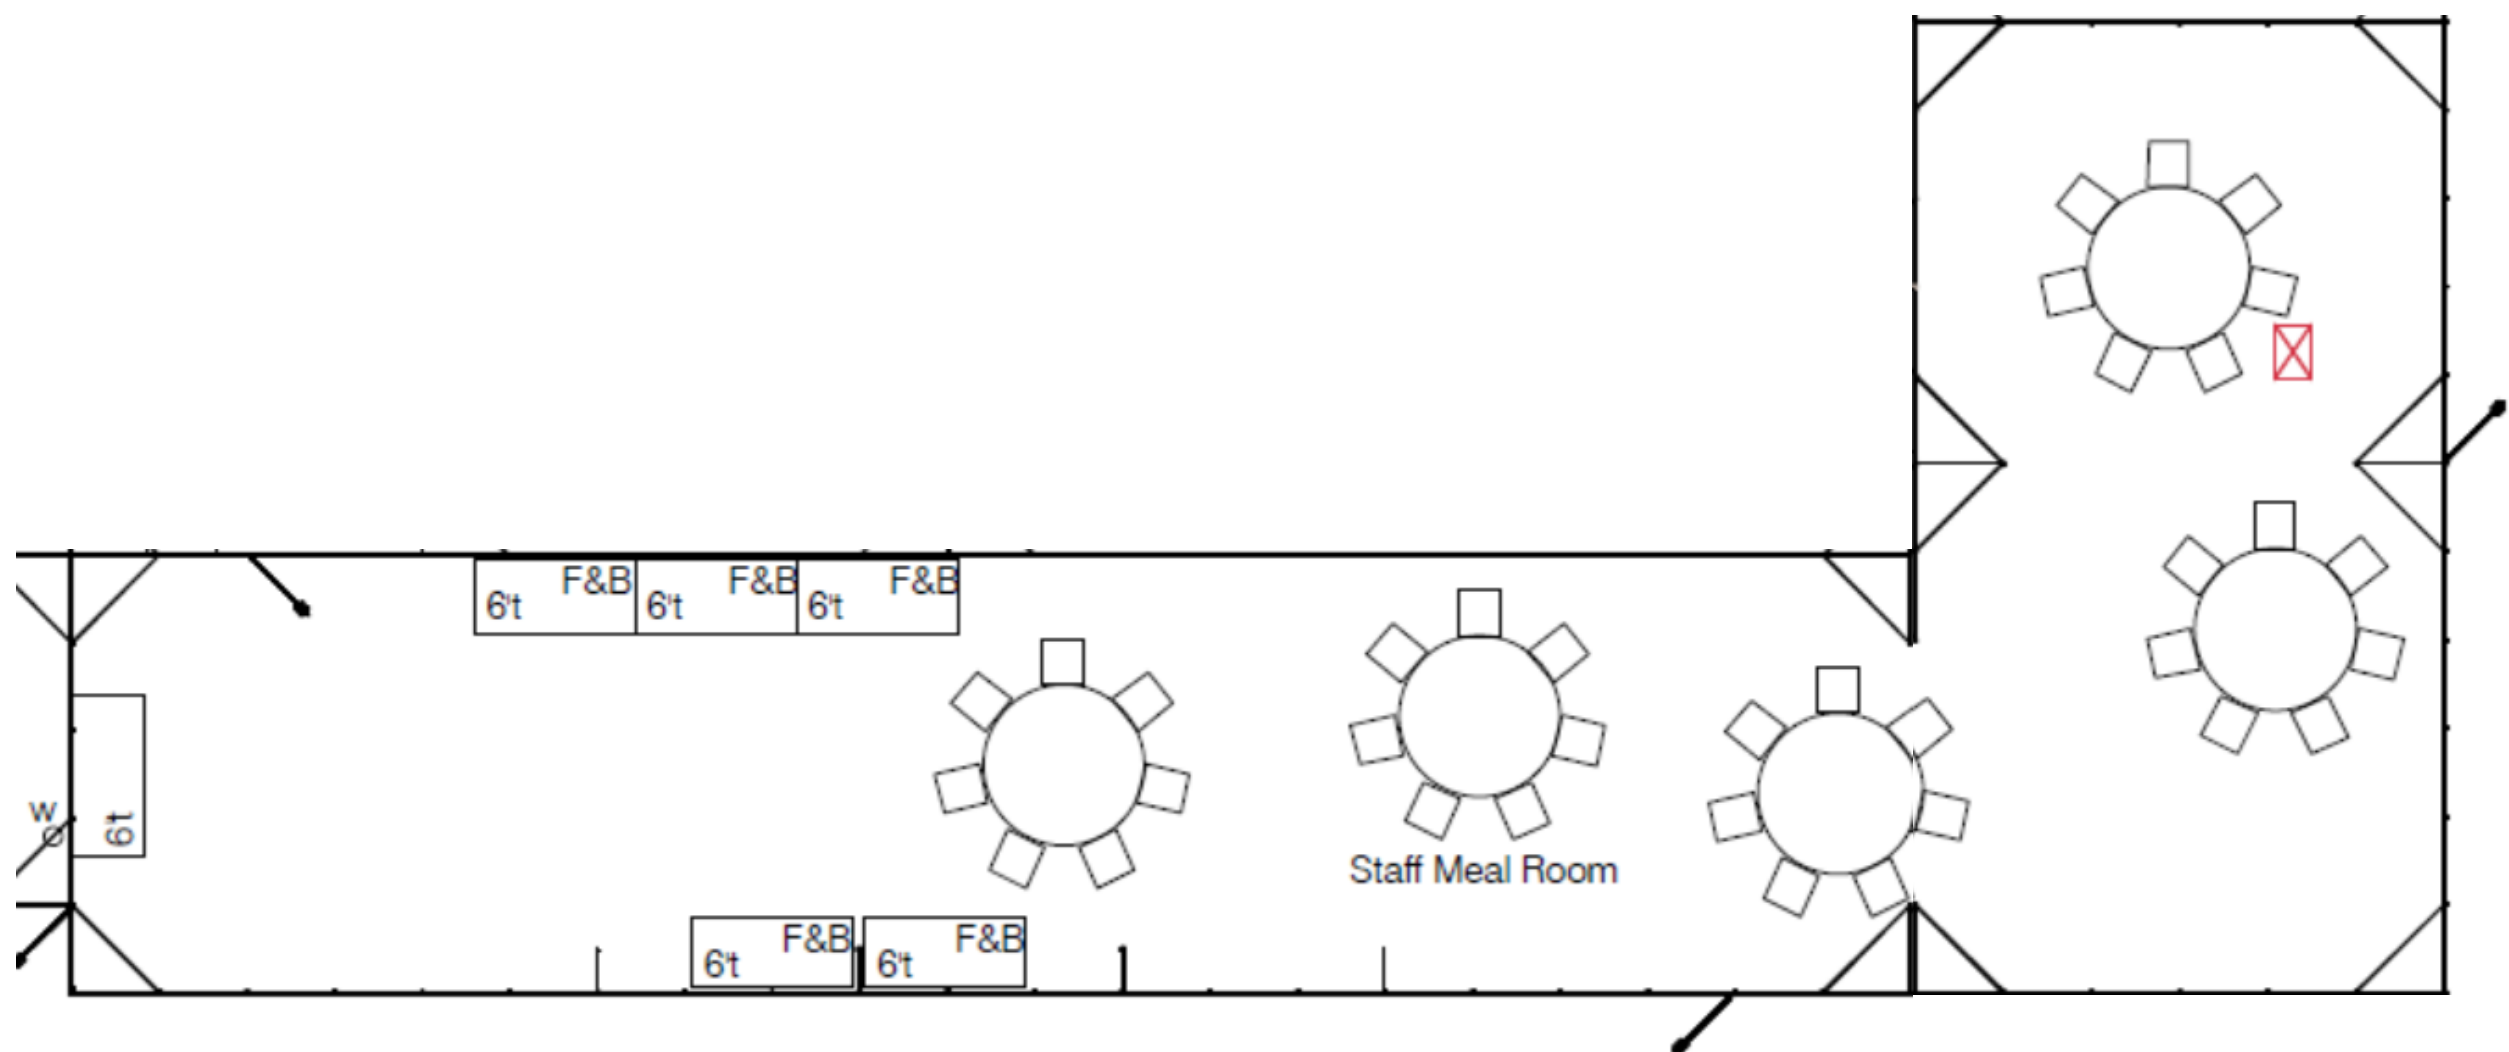

**Neuroscience
2022**

Sails Pavilion

Ballroom 20 and Room 6 Lobbies, **FINAL**

- Temp Lounge

Art of Neuroscience

LEGEND

- C=Computer
- E= Electrical
- Ph=Phone
- ID= Internet
- Pr=Printer

Neurojobs Career Resources

Information Counter

- Hei
- 1.
 - 2.
 - 3.
 - 4.

(15) 20 AMP circuits with power strips,
one under each counter / kiosks
Electrical access for backwall / light boxes

Attendee Services

Business
Office

Graduate School Fair

Grad Fair Assist

Ballroom 20 Lobby

- Seating
- Charging Tower
- Mask Bin/Trash Can

Room 6 Area

- Mask Bin with Large Trash Can