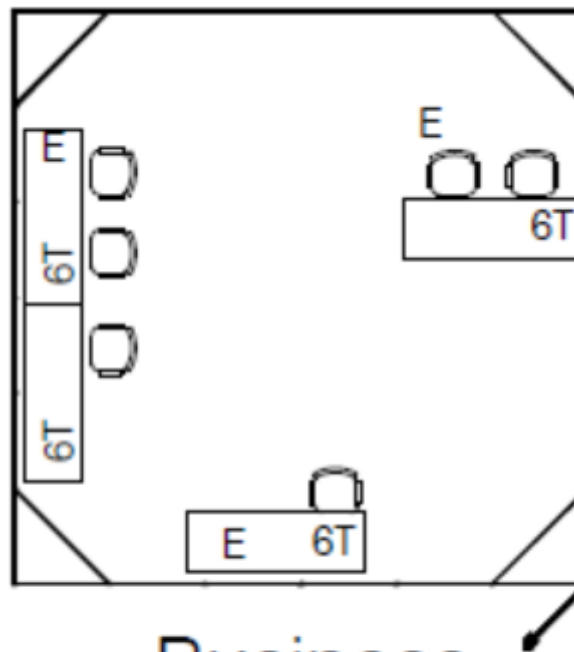

Information Counter

- Hei
- 1.
 - 2.
 - 3.
 - 4.

(15) 20 AMP circuits with power strips,
one under each counter / kiosks
Electrical access for backwall / light boxes

Attendee Services

Business
Office

Graduate School Fair

Grad Fair Assist

Ballroom 20 Lobby

- Seating
- Charging Tower
- Mask Bin/Trash Can

Room 6 Area

- Mask Bin with Large Trash Can