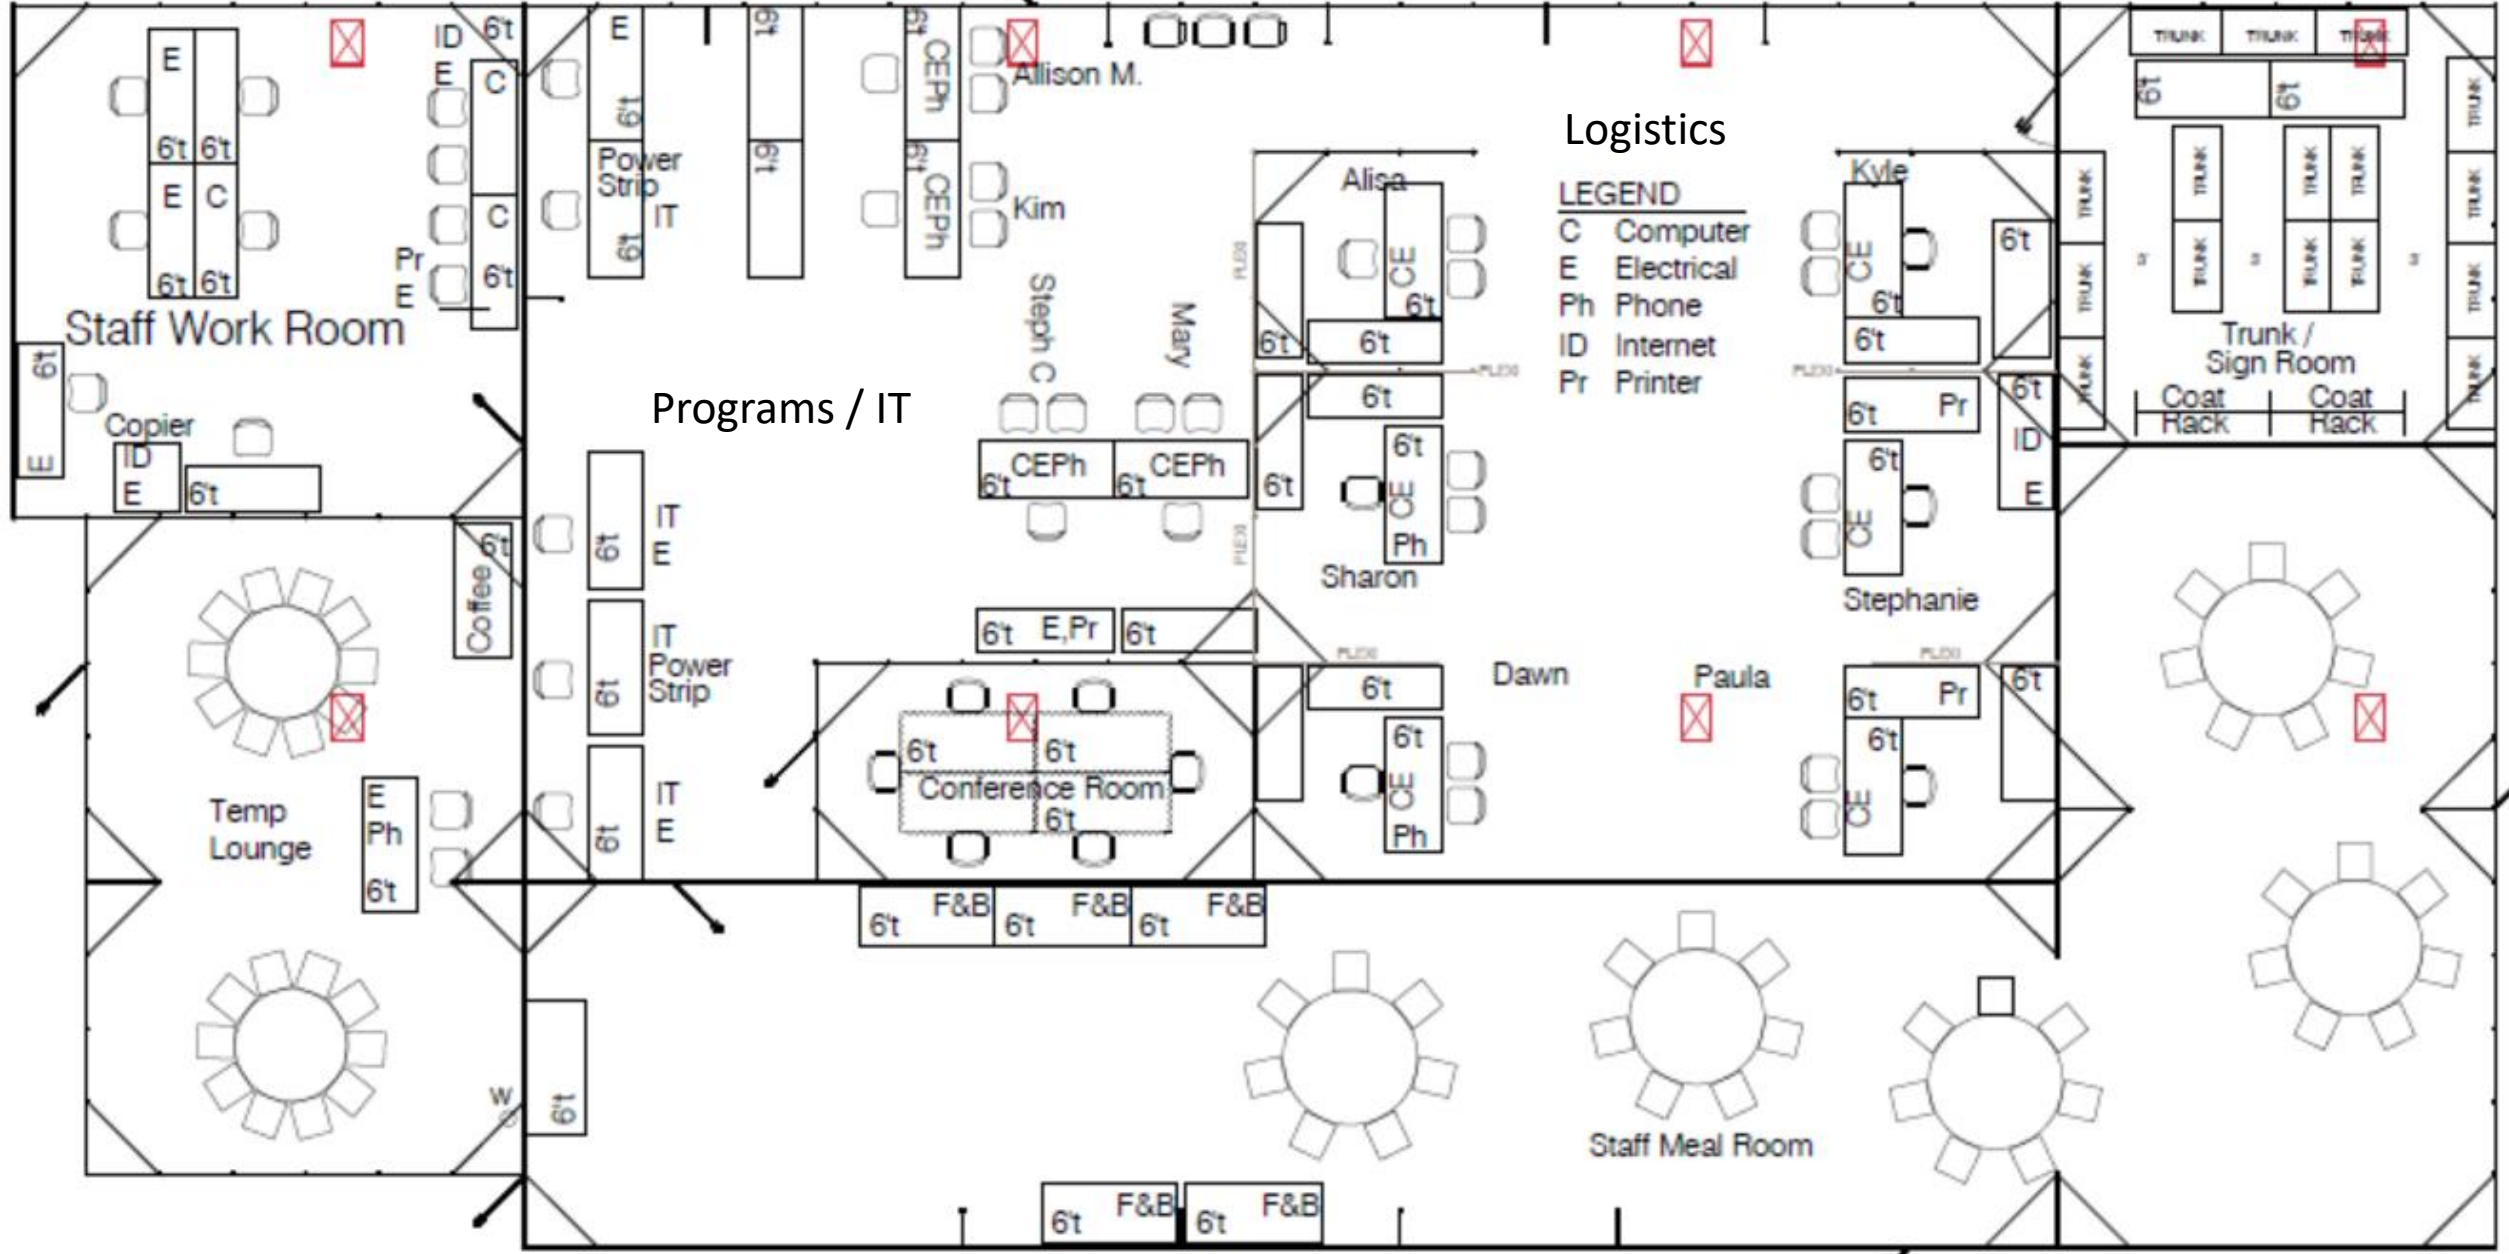

**Neuroscience
2022**

Sails Pavilion

Ballroom 20 and Room 6 Lobbies, **FINAL**

- Temp Lounge

Art of Neuroscience

LEGEND

- C=Computer
- E= Electrical
- Ph=Phone
- ID= Internet
- Pr=Printer

Neurojobs Career Resources

Information Counter

- Hei
- 1.
 - 2.
 - 3.
 - 4.

(15) 20 AMP circuits with power strips,
one under each counter / kiosks
Electrical access for backwall / light boxes

Attendee Services

Business
Office

Graduate School Fair

Grad Fair Assist

Ballroom 20 Lobby

- Seating
- Charging Tower
- Mask Bin/Trash Can

Room 6 Area

- Mask Bin with Large Trash Can