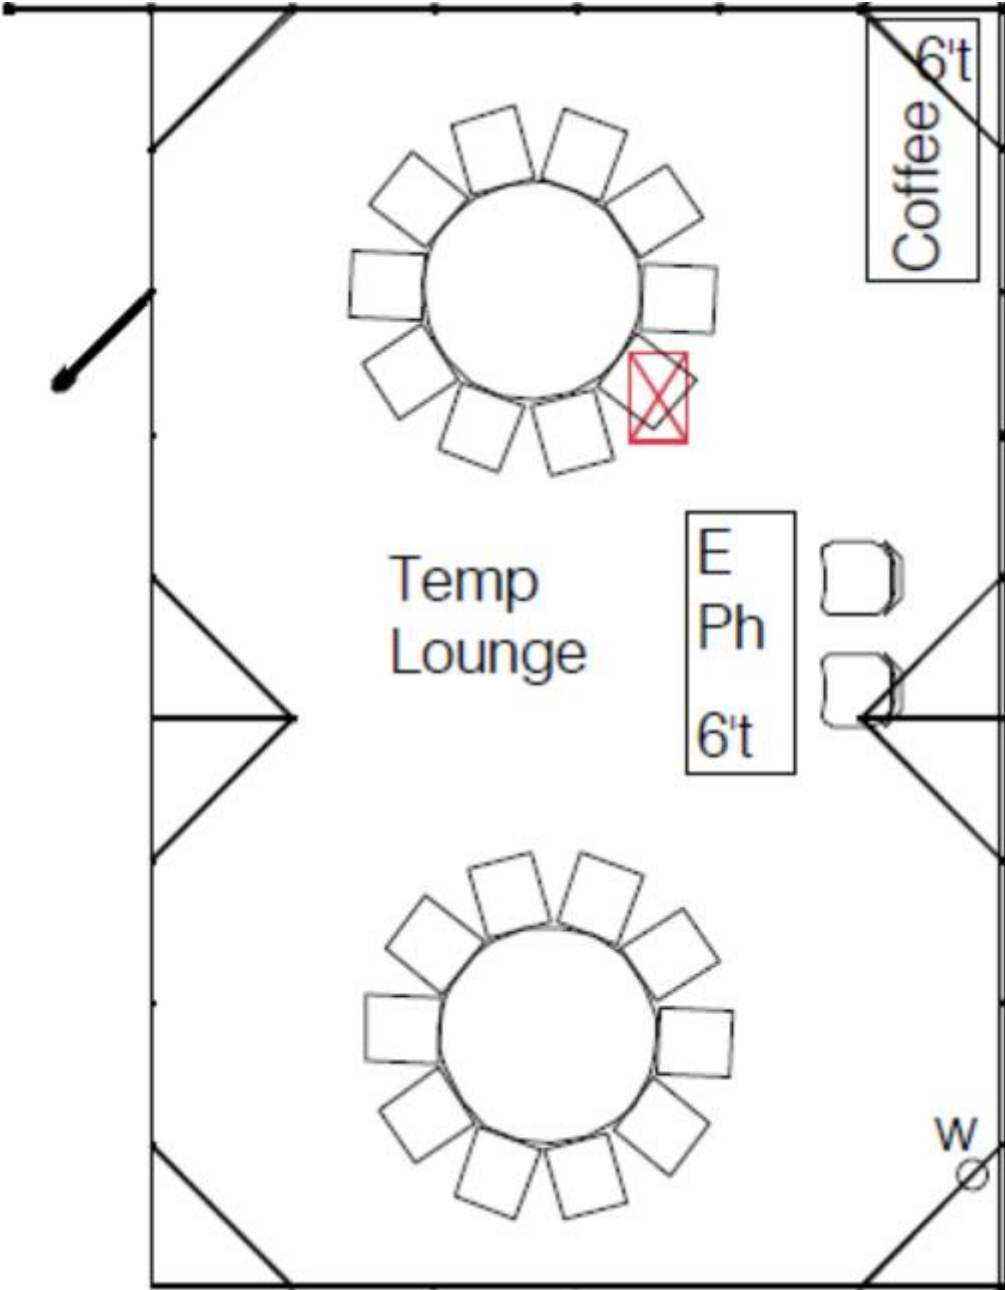

**Neuroscience
2022**

Sails Pavilion

Ballroom 20 and Room 6 Lobbies, **FINAL**

- Temp Lounge

Art of Neuroscience

LEGEND

- C=Computer
- E= Electrical
- Ph=Phone
- ID= Internet
- Pr=Printer

Neurojobs Career Resources

Information Counter

- Hei
- 1.
 - 2.
 - 3.
 - 4.

(15) 20 AMP circuits with power strips,
one under each counter / kiosks
Electrical access for backwall / light boxes

Attendee Services

Business
Office

Graduate School Fair

Grad Fair Assist

Ballroom 20 Lobby

- Seating
- Charging Tower
- Mask Bin/Trash Can

Room 6 Area

- Mask Bin with Large Trash Can