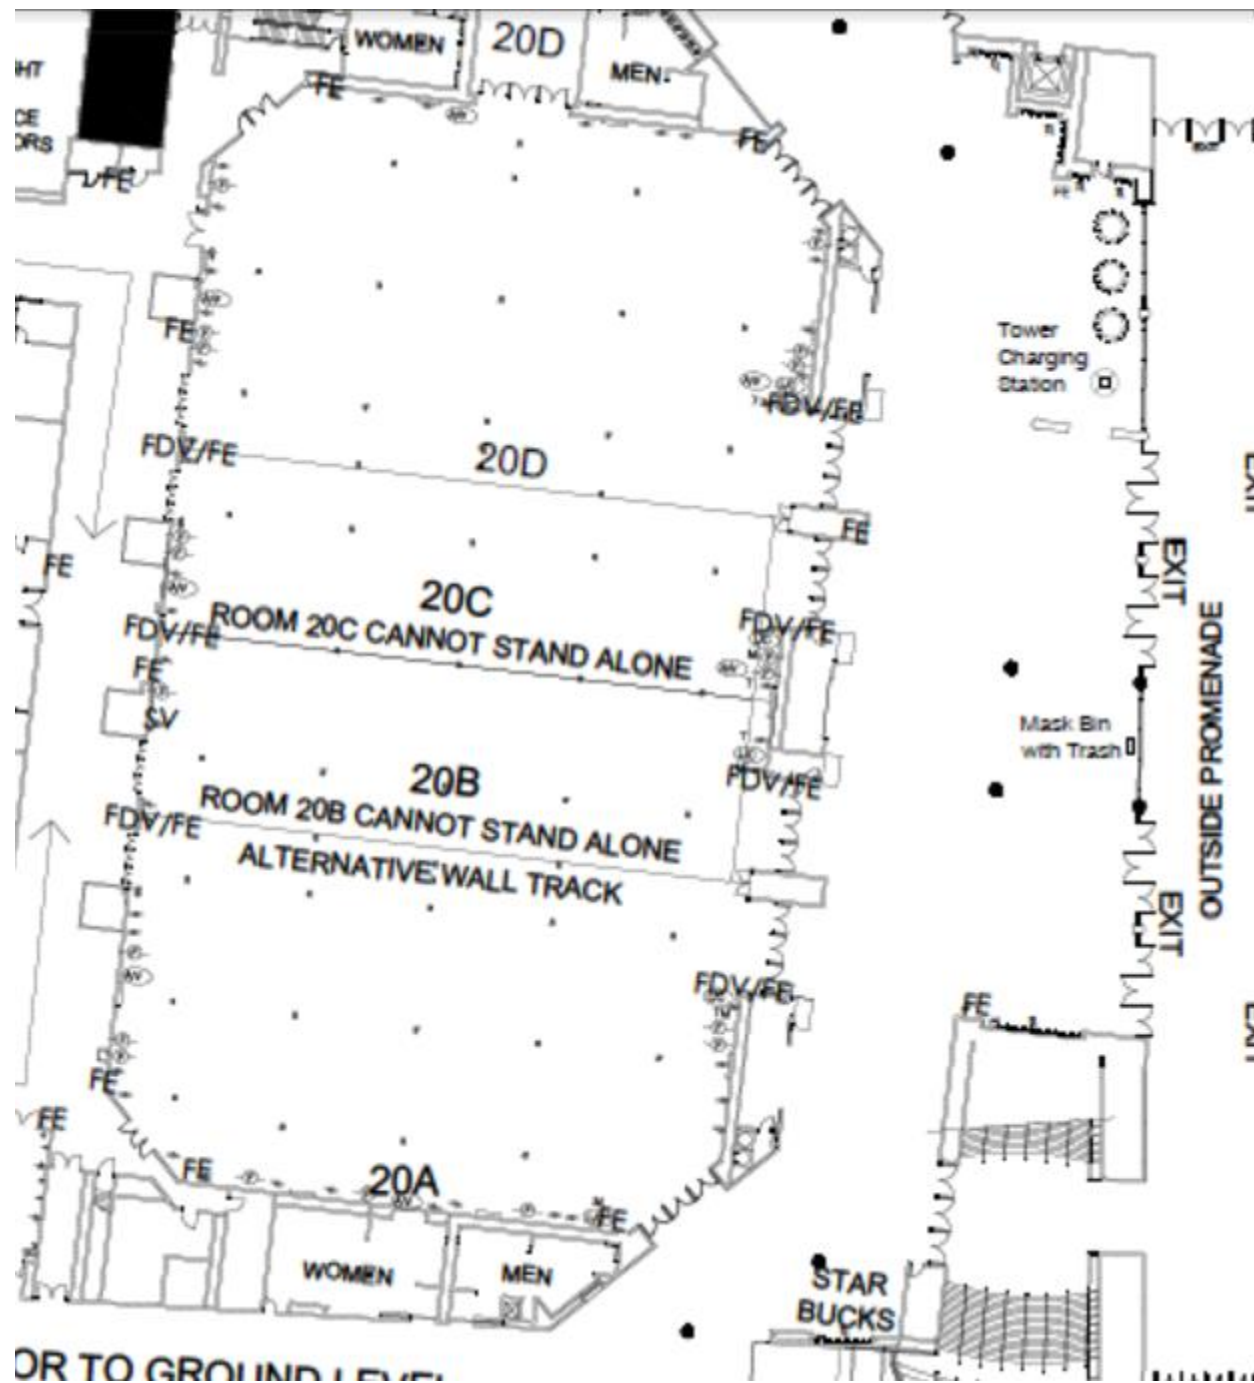

**Neuroscience
2022**

Sails Pavilion

Ballroom 20 and Room 6 Lobbies, **FINAL**

- Temp Lounge

Art of Neuroscience

LEGEND

- C=Computer
- E= Electrical
- Ph=Phone
- ID= Internet
- Pr=Printer

Neurojobs Career Resources

Information Counter

- Hei
- 1.
 - 2.
 - 3.
 - 4.

(15) 20 AMP circuits with power strips,
one under each counter / kiosks
Electrical access for backwall / light boxes

Attendee Services

Business
Office

Graduate School Fair

Grad Fair Assist

Ballroom 20 Lobby

- Seating
- Charging Tower
- Mask Bin/Trash Can

Room 6 Area

- Mask Bin with Large Trash Can