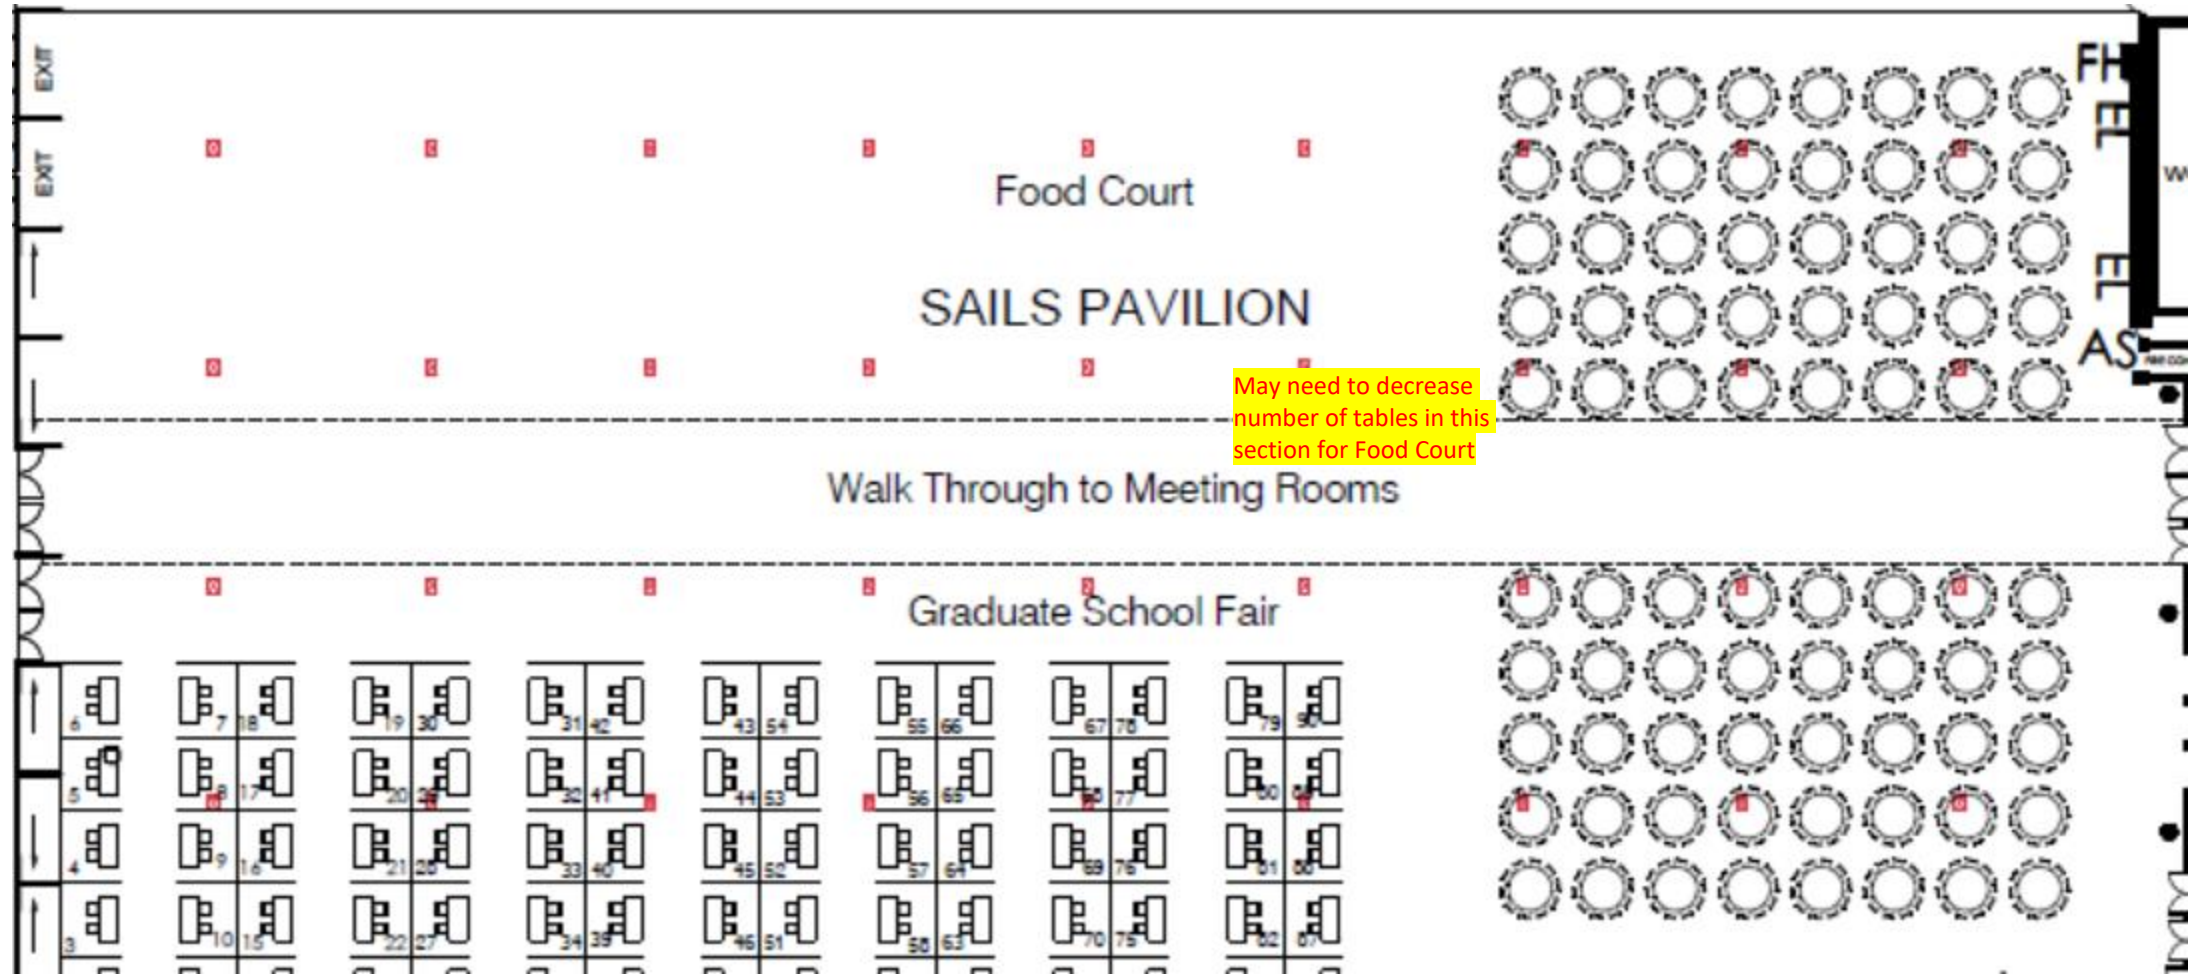

Information Counter

- Hei
- 1.
 - 2.
 - 3.
 - 4.

(15) 20 AMP circuits with power strips,
one under each counter / kiosks
Electrical access for backwall / light boxes

Attendee Services

Business
Office

Graduate School Fair

Grad Fair Assist

Ballroom 20 Lobby

- Seating
- Charging Tower
- Mask Bin/Trash Can

Room 6 Area

- Mask Bin with Large Trash Can