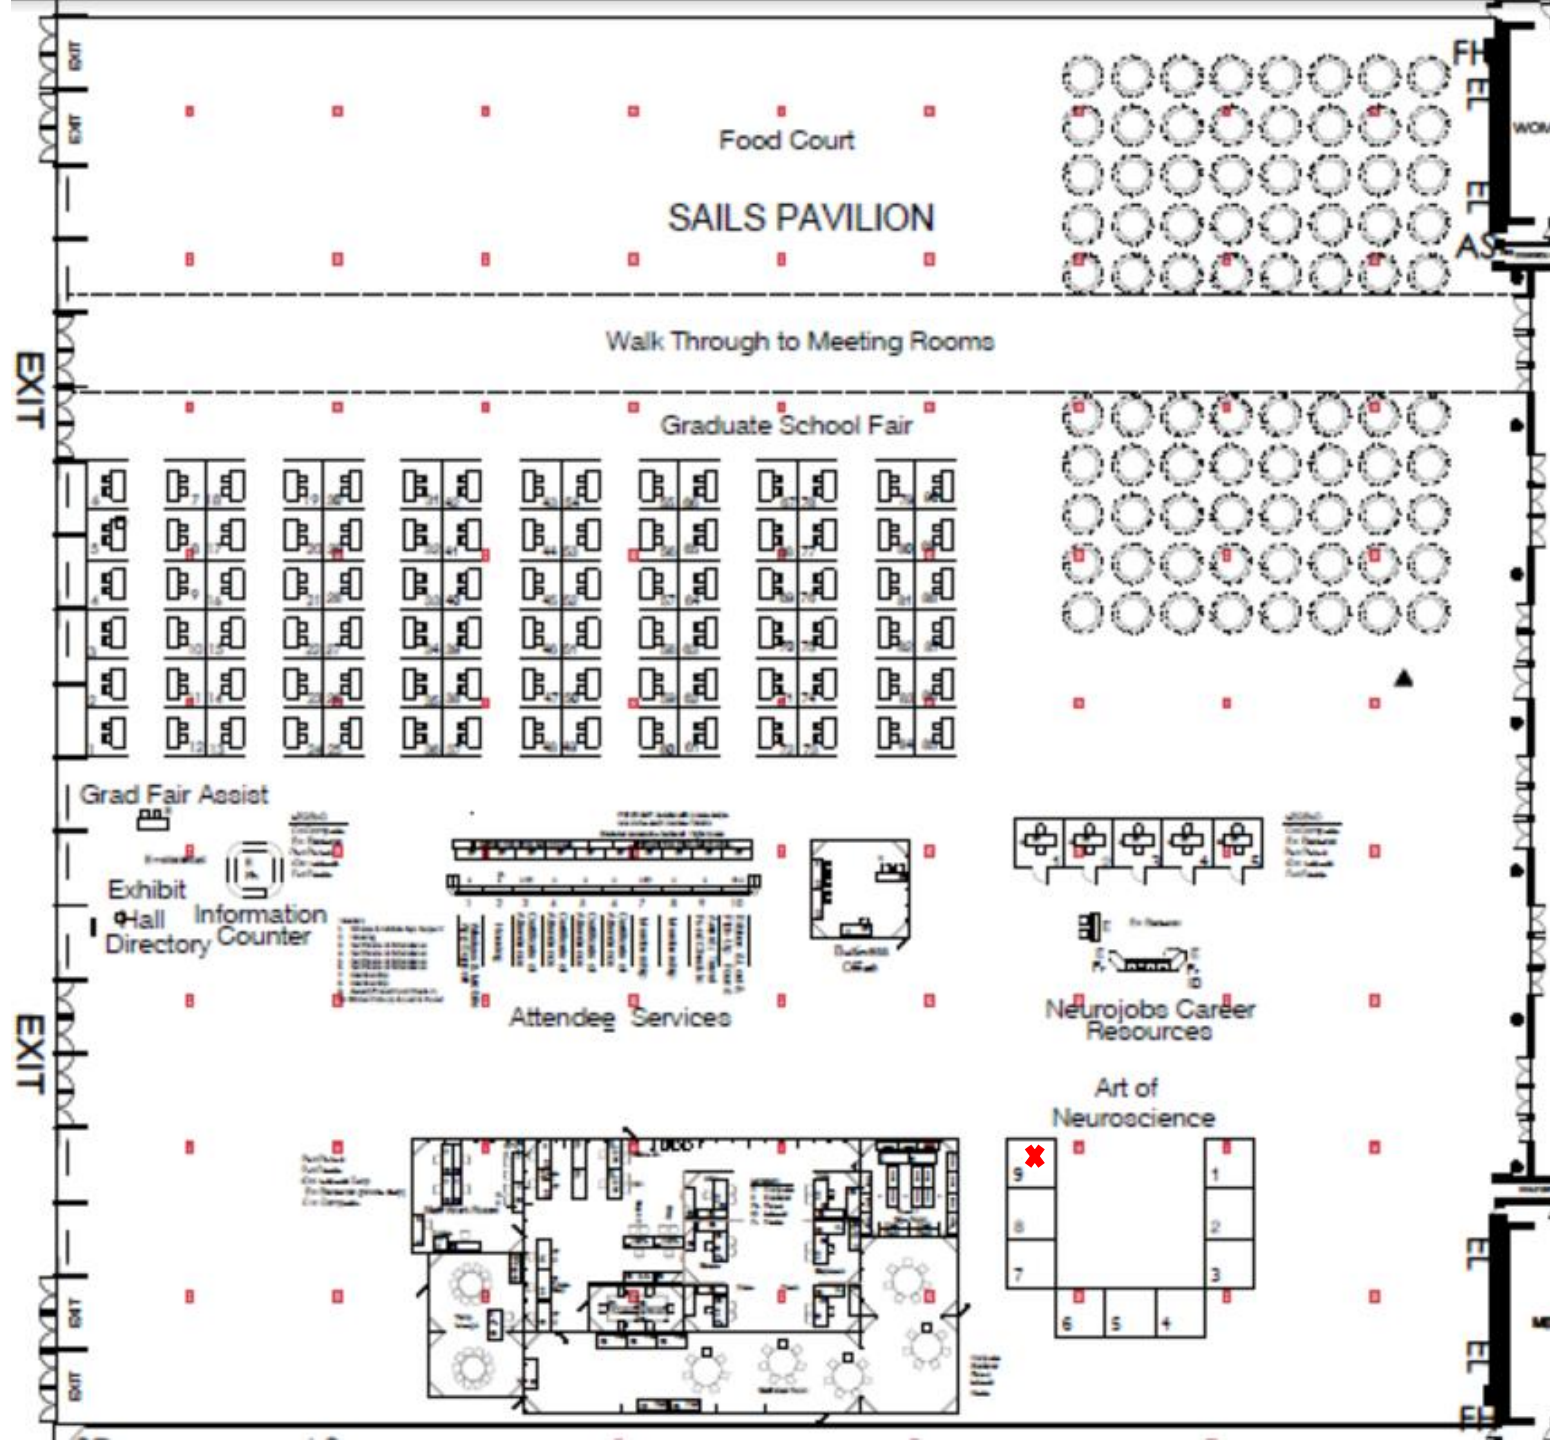

**Neuroscience
2022**

Sails Pavilion

Ballroom 20 and Room 6 Lobbies, **FINAL**

- Temp Lounge

Art of Neuroscience

LEGEND

- C=Computer
- E= Electrical
- Ph=Phone
- ID= Internet
- Pr=Printer

Neurojobs Career Resources

Information Counter

- Hei
- 1.
 - 2.
 - 3.
 - 4.

(15) 20 AMP circuits with power strips,
one under each counter / kiosks
Electrical access for backwall / light boxes

Attendee Services

Business
Office

Graduate School Fair

Grad Fair Assist

Ballroom 20 Lobby

- Seating
- Charging Tower
- Mask Bin/Trash Can

Room 6 Area

- Mask Bin with Large Trash Can