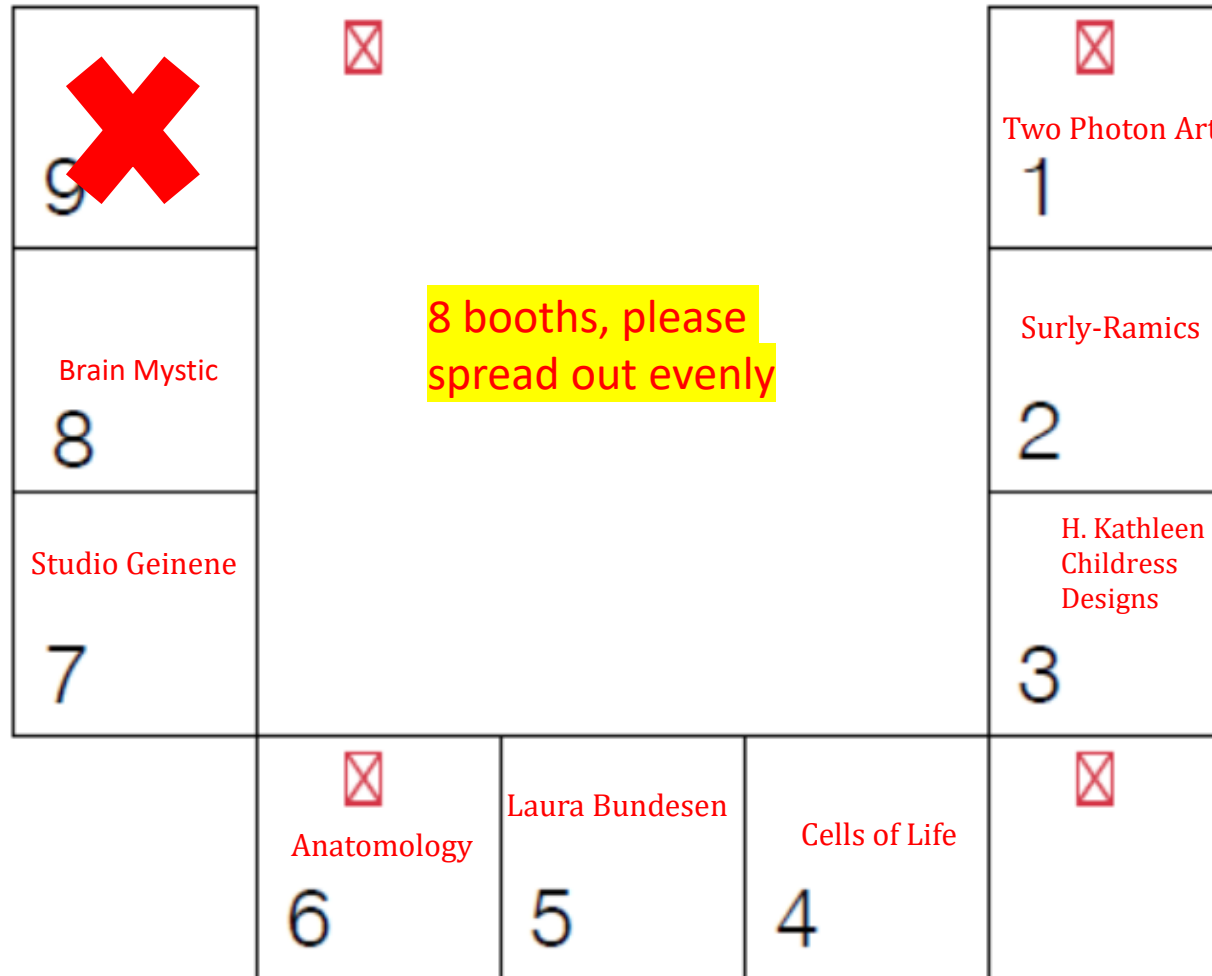

**Neuroscience
2022**

Sails Pavilion

Ballroom 20 and Room 6 Lobbies, **FINAL**

- Temp Lounge

Art of Neuroscience

LEGEND

- C=Computer
- E= Electrical
- Ph=Phone
- ID= Internet
- Pr=Printer

Neurojobs Career Resources

Information Counter

- Hei
- 1.
 - 2.
 - 3.
 - 4.

(15) 20 AMP circuits with power strips,
one under each counter / kiosks
Electrical access for backwall / light boxes

Attendee Services

Business
Office

Graduate School Fair

Grad Fair Assist

Ballroom 20 Lobby

- Seating
- Charging Tower
- Mask Bin/Trash Can

Room 6 Area

- Mask Bin with Large Trash Can