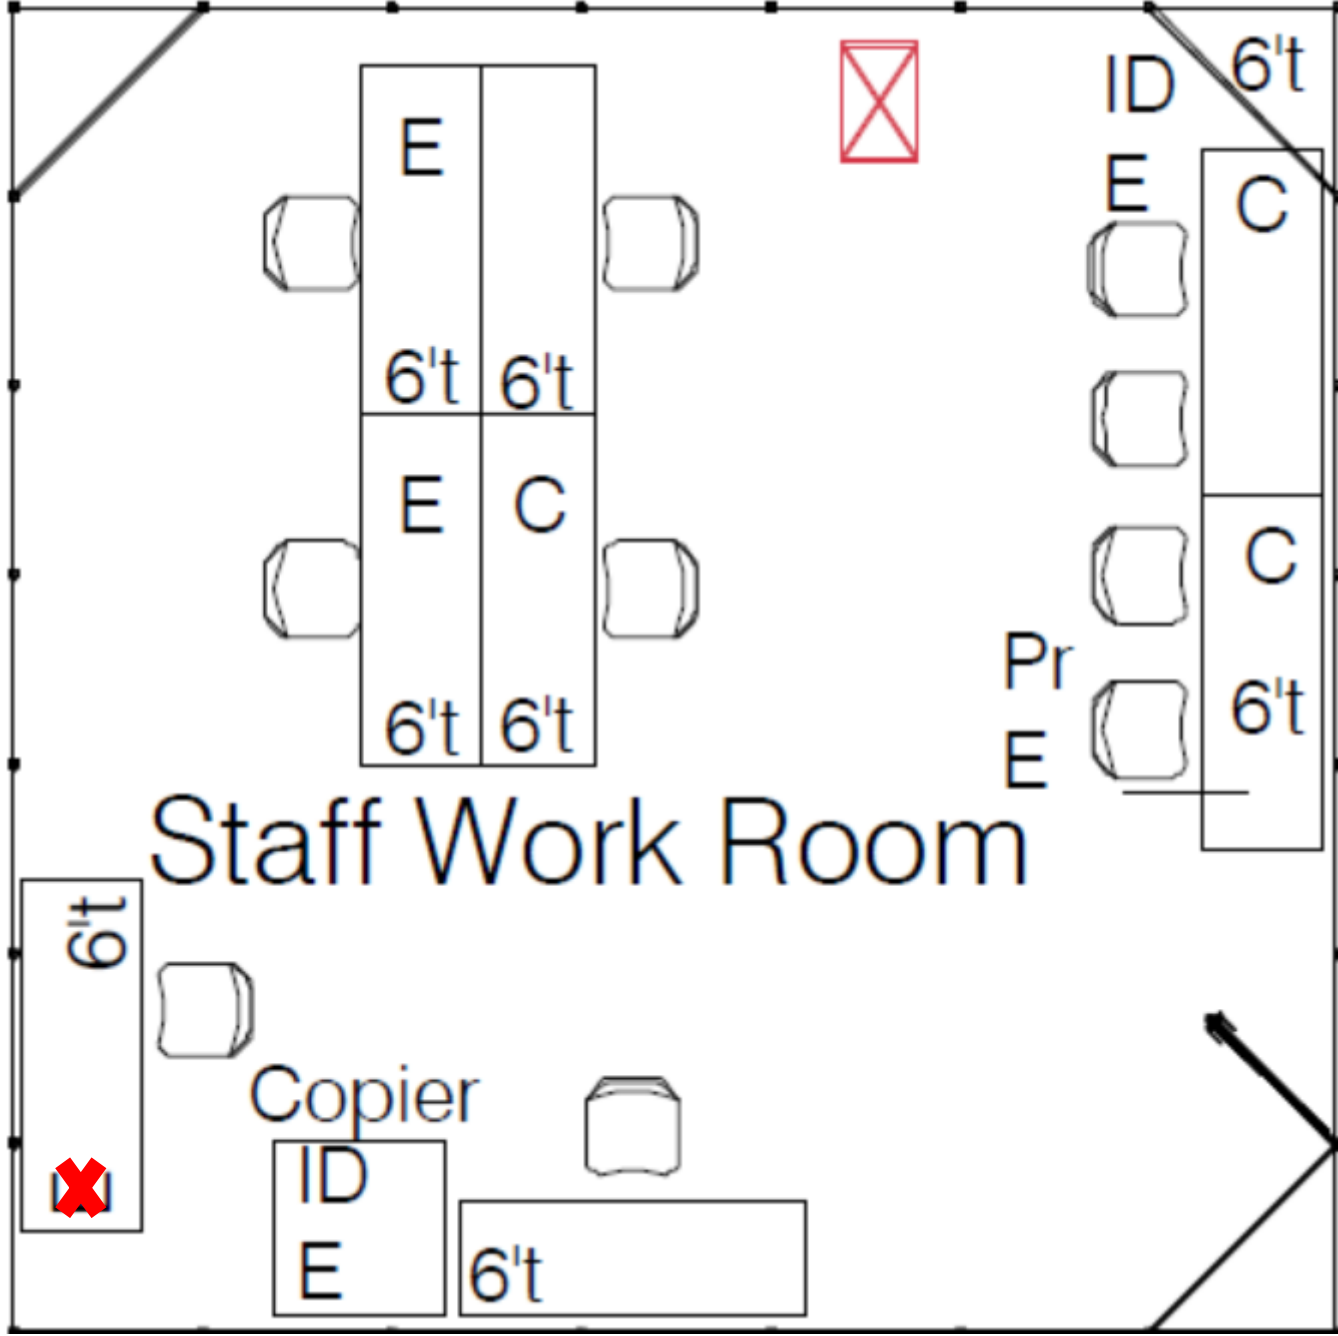

**Neuroscience
2022**

Sails Pavilion

Ballroom 20 and Room 6 Lobbies, **FINAL**

- Temp Lounge

Art of Neuroscience

LEGEND

- C=Computer
- E= Electrical
- Ph=Phone
- ID= Internet
- Pr=Printer

Neurojobs Career Resources

Information Counter

- Hei
- 1.
 - 2.
 - 3.
 - 4.

(15) 20 AMP circuits with power strips,
one under each counter / kiosks
Electrical access for backwall / light boxes

Attendee Services

Business
Office

Graduate School Fair

Grad Fair Assist

Ballroom 20 Lobby

- Seating
- Charging Tower
- Mask Bin/Trash Can

Room 6 Area

- Mask Bin with Large Trash Can