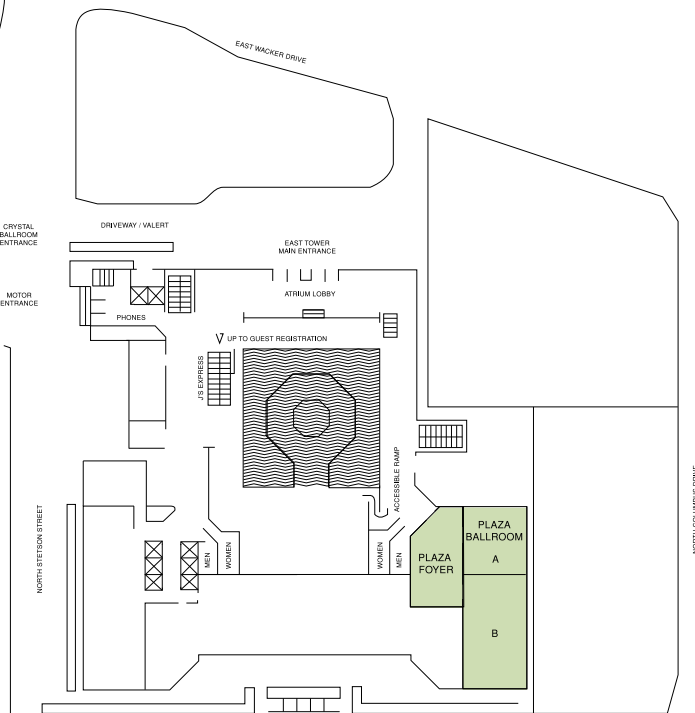

Hotel Floor Plans

HYATT REGENCY CHICAGO DOWNTOWN

(not connected to McCormick Place)

151 E. Wacker Drive
Chicago, IL 60601

HYATT REGENCY CHICAGO DOWNTOWN

(continued)

SILVER LEVEL

WEST TOWER

GREEN LEVEL

WEST TOWER

EAST TOWER

HYATT REGENCY CHICAGO DOWNTOWN

(continued)

BRONZE LEVEL

GOLD LEVEL

FAIRMONT CHICAGO, MILLENNIUM PARK