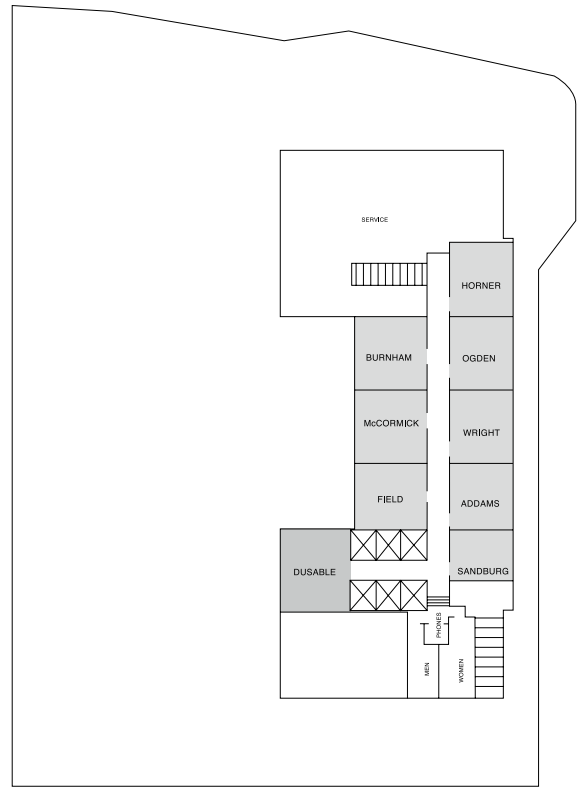

Hotel Floor Plans

HYATT REGENCY CHICAGO DOWNTOWN

(not connected to McCormick Place)

151 E. Wacker Drive
Chicago, IL 60601

HYATT REGENCY CHICAGO DOWNTOWN

(continued)

SILVER LEVEL

WEST TOWER