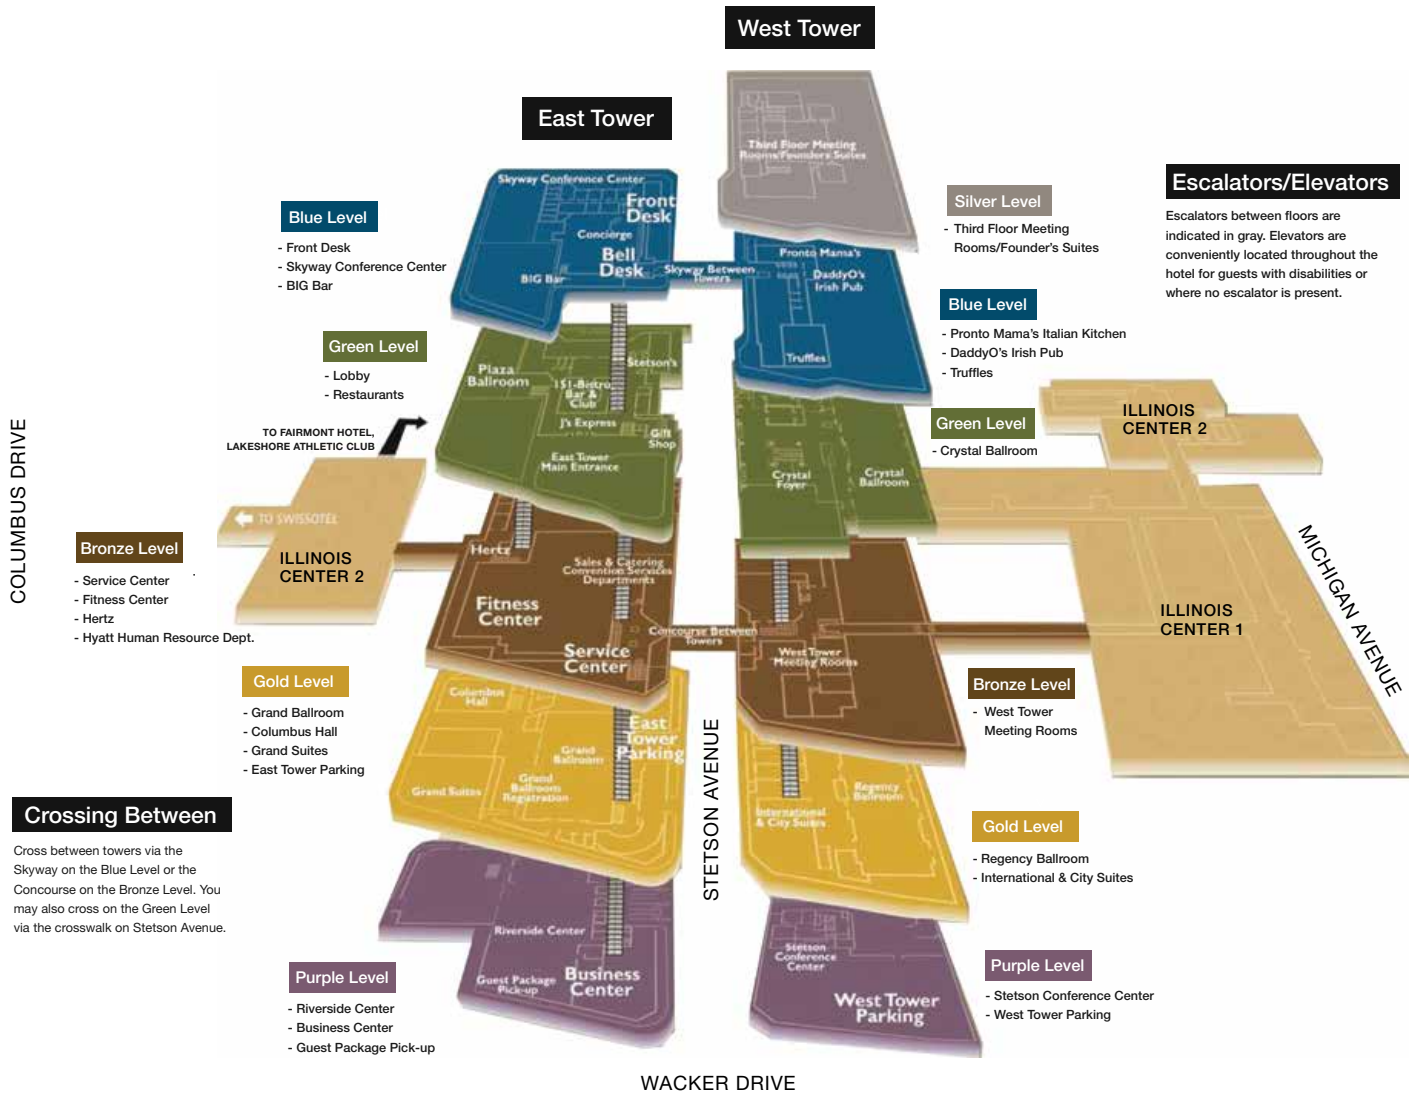

Hotel Floor Plans

HYATT REGENCY CHICAGO DOWNTOWN

(not connected to McCormick Place)

151 E. Wacker Drive
Chicago, IL 60601

HYATT REGENCY CHICAGO DOWNTOWN

(continued)

SILVER LEVEL

WEST TOWER

GREEN LEVEL

WEST TOWER

EAST TOWER

HYATT REGENCY CHICAGO DOWNTOWN

(continued)

BRONZE LEVEL

GOLD LEVEL

FAIRMONT CHICAGO, MILLENNIUM PARK

200 N. Columbus Drive
Chicago, IL 60601