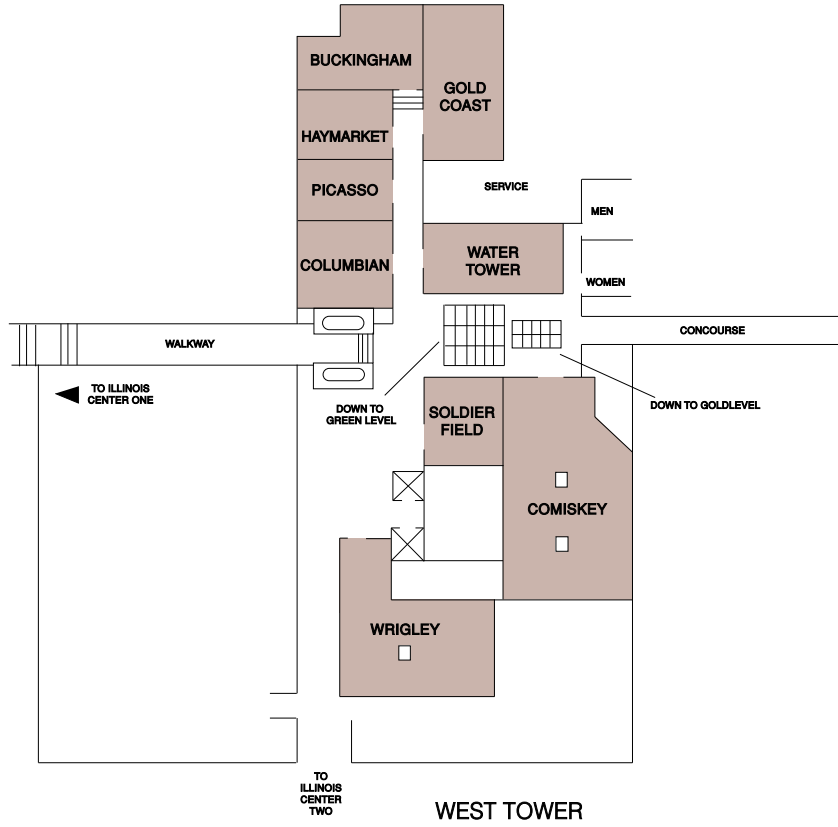

Hotel Floor Plans

HYATT REGENCY CHICAGO DOWNTOWN

(not connected to McCormick Place)

151 E. Wacker Drive
Chicago, IL 60601

HYATT REGENCY CHICAGO DOWNTOWN

(continued)

SILVER LEVEL

WEST TOWER

GREEN LEVEL

WEST TOWER

EAST TOWER

HYATT REGENCY CHICAGO DOWNTOWN

(continued)

BRONZE LEVEL

GOLD LEVEL

FAIRMONT CHICAGO, MILLENNIUM PARK