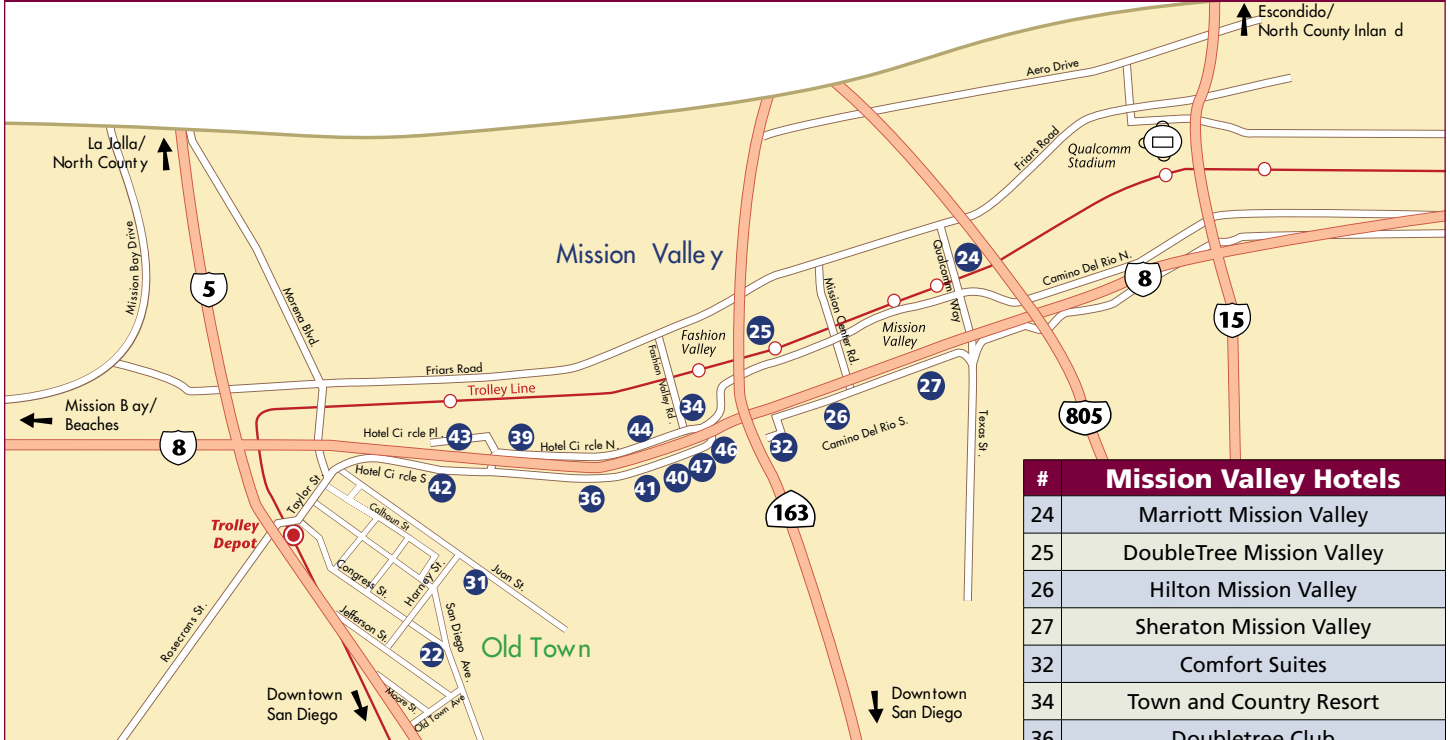

San Diego Area Maps

Please visit us at www.sfn.org/am2007 for more information

#	Downtown Hotels
1	San Diego Marriott Hotel & Marina
2	Manchester Grand Hyatt
3	Embassy Suites
5	Hilton Gaslamp Quarter
6	Hilton Solamar
7	Marriott Gaslamp Quarter
8	Omni San Diego
9	Westin San Diego
11	W San Diego
12	Westgate Hotel
13	Marriott Courtyard Downtown
16	Westin Horton Plaza
17	Residence Inn Downtown
18	Horton Grand
19	Holiday Inn on the Bay
20	Sheraton Suites
21	Radisson Harbor View
23	Holiday Inn Downtown
28	The Sofia
29	Holiday Inn Express Downtown
33	Bristol
35	Best Western Bayside Inn
37	Hampton Inn Downtown
45	Comfort Inn Downtown
48	500 West

#	Harbor Island Hotels
10	Sheraton Hotel & Marina
14	Hilton Airport/Harbor Island
38	Holiday Inn Bayside

Mission Valley & Old Town Hotels

#	Mission Valley Hotels
24	Marriott Mission Valley
25	DoubleTree Mission Valley
26	Hilton Mission Valley
27	Sheraton Mission Valley
32	Comfort Suites
34	Town and Country Resort
36	Doubletree Club
39	Crowne Plaza
40	Holiday Inn Zoo Area
41	Mission Valley Resort
42	Comfort Inn & Suites Hotel Circle
43	Comfort Inn & Suites Zoo/Sea World
44	Handlery Hotel and Resort
46	Best Western Seven Seas
47	Days Inn Hotel Circle
#	Old Town Hotels
22	Holiday Inn Express Old Town
31	Best Western Hacienda Hotel

Mission Bay Hotels

#	Mission Bay Hotels
4	Hilton Resort
15	Hyatt Regency Islandia
30	Dana on Mission Bay