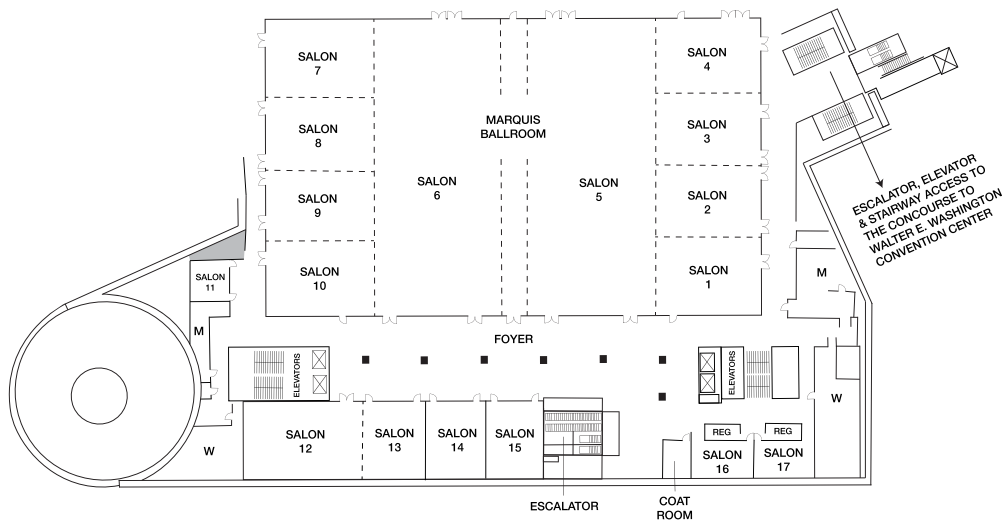

HOTEL FLOOR PLANS

Marriott Marquis Washington, DC

MEZZANINE LEVEL

MEETING LEVEL 1

MEETING LEVEL 2

MEETING LEVEL 3

MEETING LEVEL 4

Renaissance Washington, DC Downtown

BALLROOM LEVEL

MEETING ROOM LEVEL